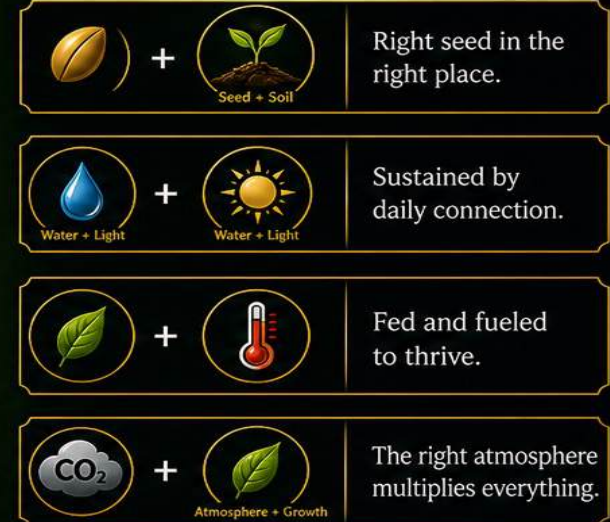

Oxygen represents clarity, discernment, and the power to organize chaos.

PHOTOSYNTHESIS

H
HYDROGEN

FAITH ENERGIZED
BY LIGHT

Hydrogen is faith activated by truth and illuminated by God.

=

SUBSTANCE
(WOOD)

STRENGTH. STRUCTURE.
FRUITFULNESS.

When these elements work together, challenges become lasting substance.

THE DIVINE PROCESS

“I WILL POUR OUT MY SPIRIT
ON YOU, AND YOU SHALL
PRODUCE MUCH FRUIT.”

— JOHN 15:5

THE SEVEN LAWS OF INCREASE

(SEED, SOIL, WATER, LIGHT, NUTRIENTS, WARMTH, CO₂)

SEVEN LAWS. ONE PURPOSE. DIVINE INCREASE.

GOD OWNS THE GROWTH. YOU PLANT. YOU PREPARE. GOD MULTIPLIES.

SEVEN LAWS. ONE HARVEST.

SOW WITH FAITH. CULTIVATE OBEDIENCE. REAP ABUNDANCE.

HOW THE LAWS WORK TOGETHER