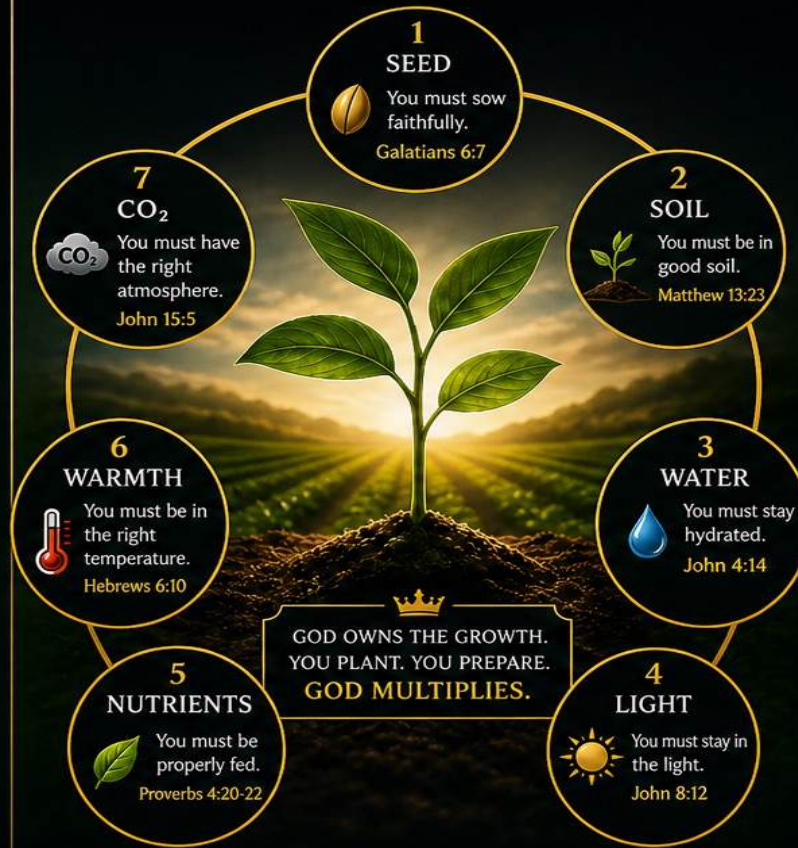

FAITH + ACTION

You do your part, God does the multiplying.

CONSISTENCY + PATIENCE

Increase is a process. Stay faithful.

STEWARDSHIP + OBEDIENCE

What you steward well, God will increase.

KINGDOM PURPOSE

Increase is not just for you, it's through you.

SEVEN LAWS. ONE PURPOSE. DIVINE INCREASE.

GOD OWNS THE GROWTH. YOU PLANT. YOU PREPARE. GOD MULTIPLIES.

SEVEN LAWS. ONE HARVEST.

SOW WITH FAITH. CULTIVATE OBEDIENCE. REAP ABUNDANCE.

HOW THE LAWS WORK TOGETHER